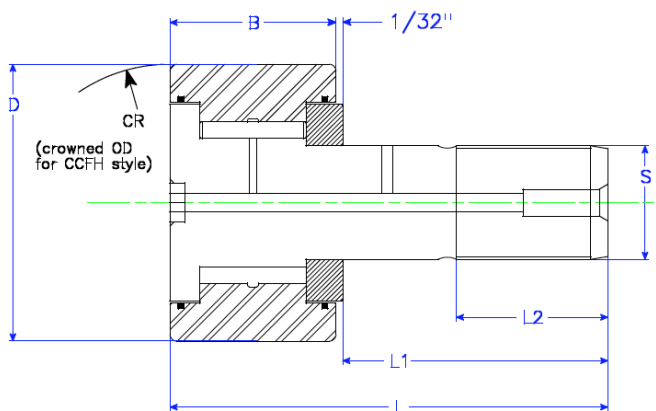

Enduro™ (C)CFH Series Cam Followers

ABI Industries
6505 San Leandro St.
Oakland, CA 94621
Tel: 510 613 8200
Fax: 510 613 8207