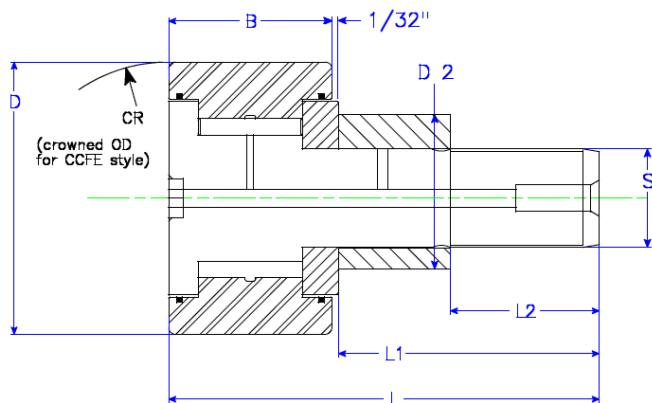

Enduro™ (C)CFE Series Cam Followers

ABI Industries
6505 San Leandro St.
Oakland, CA 94621
Tel: 510 613 8200
Fax: 510 613 8207

CFE Eccentric Cam Follower

CCFE with crowned OD

Sealed

Socket Head

Special order options include:

-Special coatings for various environments